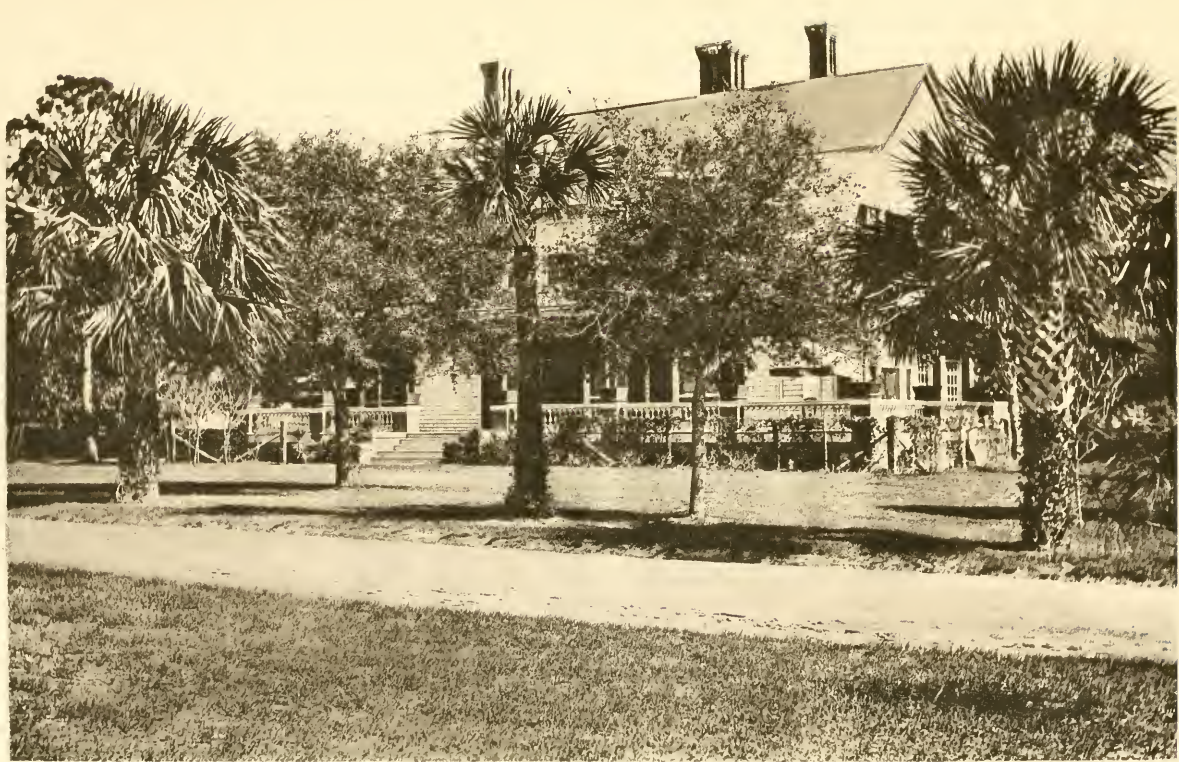

JEKYL LANDING AND STEAMER

CLUB HOUSE LAWN

BOAT LANDING

CLUB HOUSE AND APARTMENT HOUSE

FROM CLUB HOUSE LOOKING SOUTH

"SANS-SONCI" APARTMENTS

PHOTOGRAPURE & COLOR CO. N.Y.

COTTAGE OF WILLIAM ROCKEFELLER

MR. H. K. PORTERS HOUSE

"LAWN PARTY" MISTLETOE COTTAGE

"LAWN PARTY" MISTLETOE COTTAGE

COTTAGE OF MRS. F. H. GOODYEAR

MOSS COTTAGE

PAIR OF HORSES IN FRONT OF HOUSE.

ALBRIGHT COTTAGE

PALMETTOS - OAKS AND PINES

SOUTH END OF CLUB ENCLOSURE

LIVE OAKS AND MOSS CLUB GROUNDS

ENCLOSURE OF CLUB GROUNDS

ENCLOSURE OF CLUB GROUNDS

OGLETHORP NEAR LEDGE POND

OGLETHORP ROAD NEAR HALF MOON POND

TURN IN OGLETHORP ROAD

FROM CLUB HOUSE LOOKING NORTH